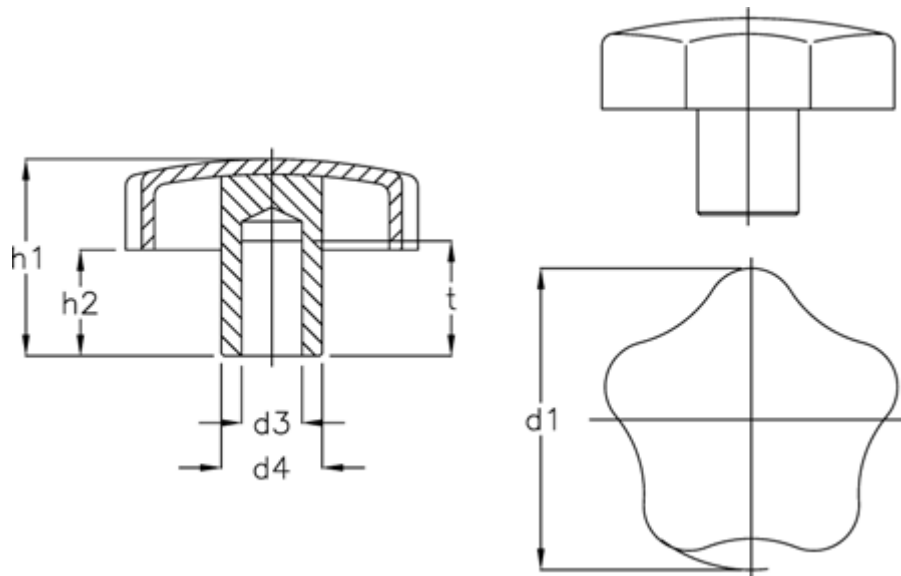

Article number: 20889197

Description: E+G Hand knob GN5334-40-B 8-C

Measures

d_1	= 40
d_2	= B 8
d_4	= 14
H_1	= 24
H_2	= 12.0
t_{\min}	= 15